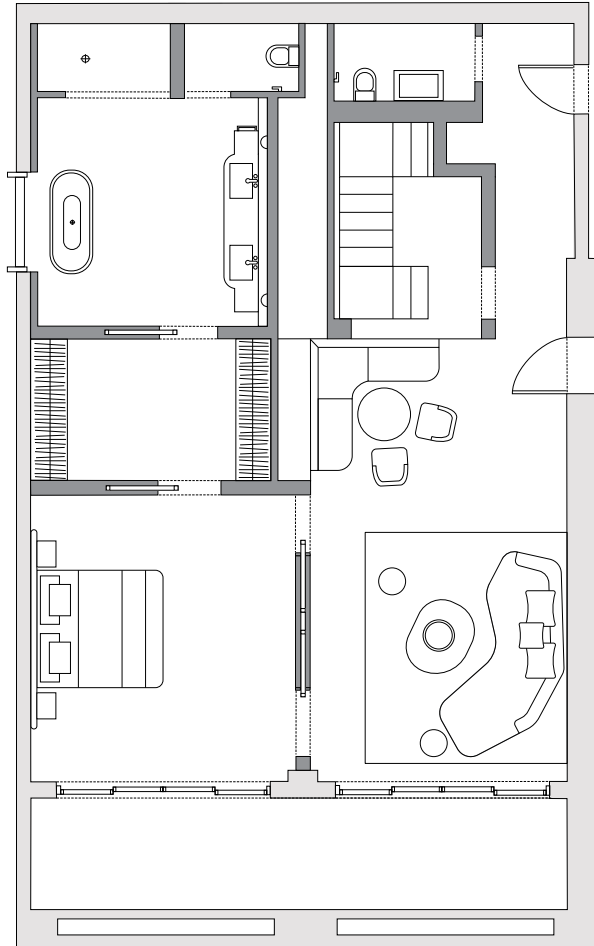

PREMIER SUITE WITH ROOFTOP POOL

105 sqm | 1130 sqf

Suite

Rooftop