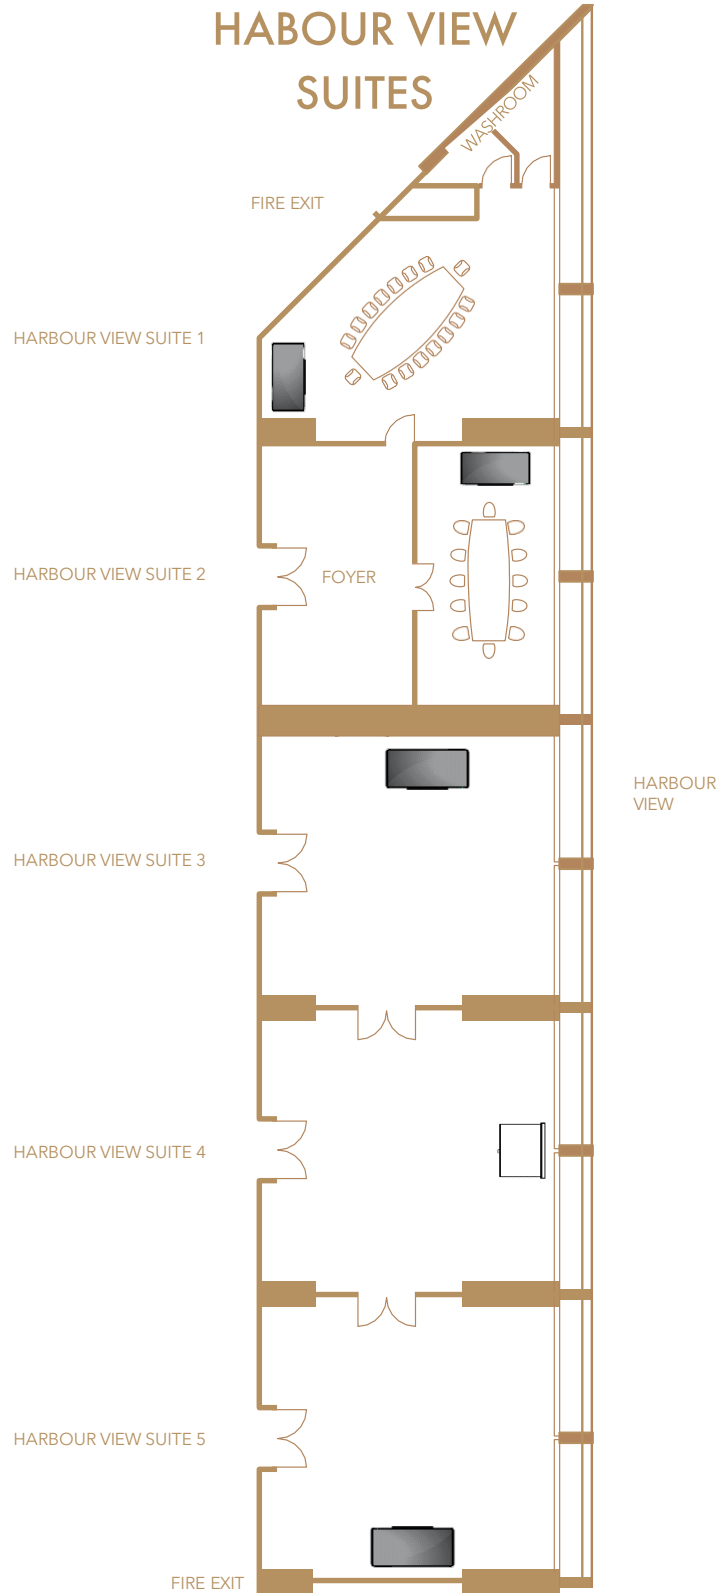

MANDARIN ORIENTAL
SINGAPORE

LEVEL 5

HABOUR VIEW SUITES

Our function rooms are all equipped with the latest technology in audio visual equipment and wireless high-speed Internet access, to better serve your leisure and business needs.

MANDARIN ORIENTAL
SINGAPORE

CONFERENCE AND BANQUETS FACILITIES

FUNCTION ROOM	AREA		HEIGHT		WIDTH		LENGTH			MEETING			BANQUET	
	Sq.FT	Sq.M	FT	M	FT	M	FT	M	Theatre	Classroom	Hollow Square	U-Shape	Dinner	Cocktail
Level 5														
Harbour View Suite 1	700	65	10	3	23	7	29	8.8	Board Table for 15 persons	N.A.	N.A.	N.A.	N.A.	N.A.
Harbour View Suite 2	452	42	10	3	26	7.8	13	4.1	Board Table for 12 persons	N.A.	N.A.	N.A.	N.A.	N.A.
Harbour View Suite 3	829	77	10	3	29	8.8	29	8.8	50	30	24	24	40	50
Harbour View Suite 4	829	77	10	3	28	8.5	29	8.8	50	30	24	24	40	50
Harbour View Suite 5	829	77	10	3	28	8.5	29	8.8	50	30	24	24	40	50