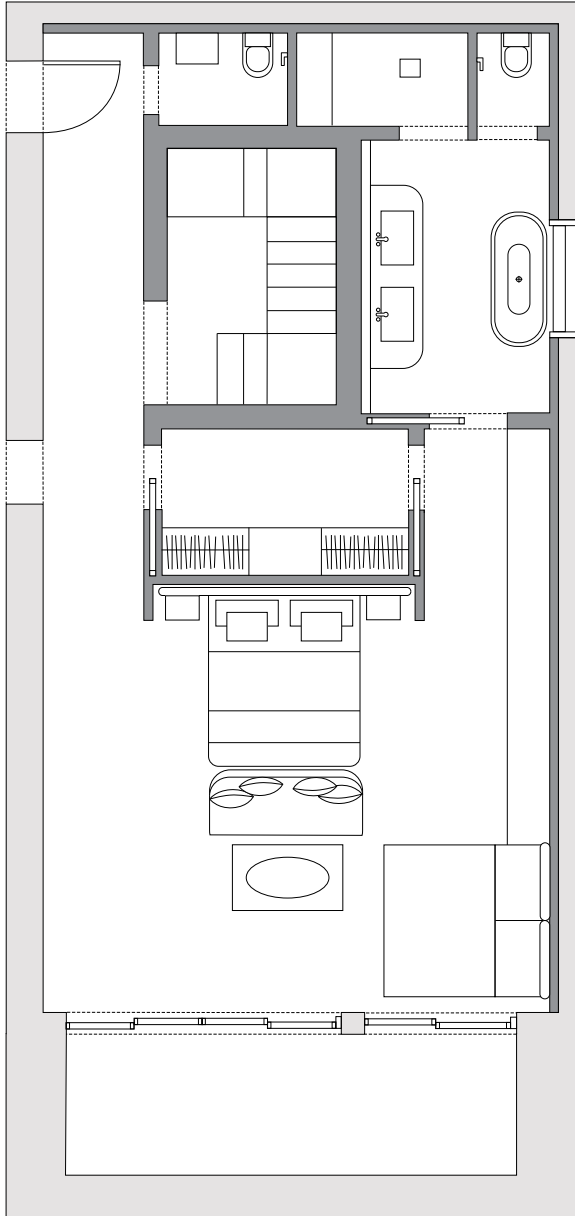

JUNIOR SUITE WITH ROOFTOP POOL

85 sqm | 915 sqf

Suite

Rooftop