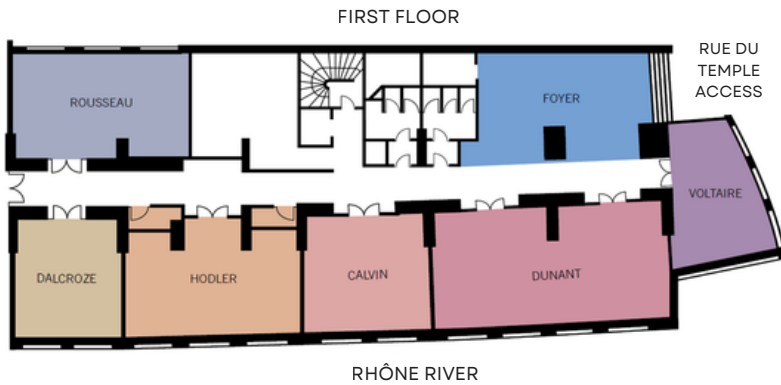

Discover the virtual tours of our event spaces:

- [Saint-Gervais](#)
- [Rhône](#)

Function Rooms	Lenght m/ft	Width m/ft	Size sq.m/sq.ft	Height m/ft	Cocktail Reception	Banquet Dinner	Meeting Theatre	Meeting Classroom	Meeting U-Shape	Boardroom	Cabaret
GROUND FLOOR											
Rhône I	10 / 32.8	6.5 / 19.6	65 / 700	2.6 / 8.5	40	30	50	30	25	25	25
Rhône II	10 / 32.8	6.5 / 19.6	65 / 700	2.6 / 8.5	40	30	50	30	25	25	25
Rhône III	10 / 32.8	13 / 42.6	130 / 1399	2.6 / 8.5	100	80	100	60	40	40	65
Rhône II - III	20 / 65.6	10 / 32.8	195 / 2099	2.6 / 8.5	150	100	100	84	50	50	100
Rhône I - II - III	26.5 / 85.3	10 / 32.8	265 / 2852	2.6 / 8.5	200	100	100	100	50	50	100
Saint-Gervais	19.1 / 62.3	10 / 32.8	193 / 2077	3.6 / 11.8	100	100	100	90	50	50	80

FLOOR PLANS

FIRST FLOOR

On the first floor, the event spaces invite you to enjoy an unobstructed view of the Rhône or the city. They come in a range of sizes to suit all types of event. The Foyer is the ideal place to take a break and refresh between meetings.

Discover the virtual tours of our event spaces:

- [First floor event spaces](#)

Function Rooms	Lenght m/ft	Width m/ft	Size sq.m/sq.ft	Height m/ft	Cocktail Reception	Banquet Dinner	Meeting Theatre	Meeting Classroom	Meeting U-Shape	Boardroom	Cabaret
Dalcroze	5.5 / 16.4	6.5 / 19.6	36 / 387	2.6 / 8.5	-	-	-	-	-	12	-
Hodler	4.5 / 13.1	9.5 / 29.5	43 / 462	2.6 / 8.5	40	33	40	20	15	25	28
Calvin	6.5 / 19.6	6.8 / 19.6	44 / 473	2.6 / 8.5	25	30	30	20	18	15	21
Dunant	6 / 19.6	6.8 / 21.3	42 / 452	2.6 / 8.5	25	25	30	20	18	15	18
Fazy	6 / 19.6	6.8 / 21.3	42 / 452	2.6 / 8.5	25	20	20	18	10	12	12
Fazy + Dunant	6 / 19.6	13.6 / 42.6	84 / 904	2.6 / 8.5	60	50	60	30	30	30	35
Voltaire	4.7 / 13.1	7.8 / 22.9	37 / 398	2.6 / 8.5	-	-	-	-	-	12	-
Rousseau	5 / 16.4	9.5 / 29.5	48 / 516	2.6 / 8.5	35	33	35	24	20	25	28
Foyer	8 / 26.2	9 / 29.5	72 / 775	2.6 / 8.5	50	-	-	-	-	-	-