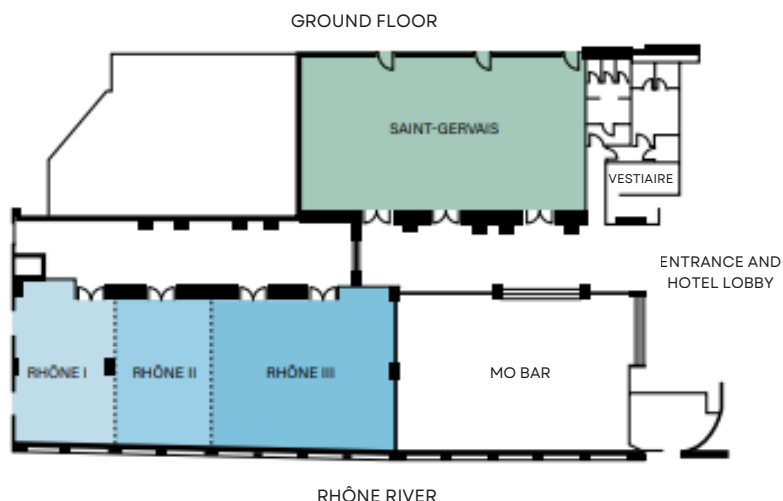

FLOOR PLANS

GROUND FLOOR

The ground floor event spaces are bathed in natural light and offer spacious areas to host events of all sizes. Their calming atmosphere is enhanced by the use of light wood materials and sound-absorbing wall fabrics, as well as adjustable lighting. Discreet presentation screens are integrated into the ceiling of each lounge and can be made available upon request. The larger rooms, with stunning views of the Rhône, are modular thanks to partition walls, allowing for different configurations.

Discover the virtual tours of our event spaces:

- [Saint-Gervais](#)
- [Rhône](#)

Function Rooms	Lenght m/ft	Width m/ft	Size sq.m/sq.ft	Height m/ft	Cocktail Reception	Banquet Dinner	Meeting Theatre	Meeting Classroom	Meeting U-Shape	Boardroom	Cabaret
GROUND FLOOR											
Rhône I	10 / 32.8	6.5 / 19.6	65 / 700	2.6 / 8.5	40	30	50	30	25	25	25
Rhône II	10 / 32.8	6.5 / 19.6	65 / 700	2.6 / 8.5	40	30	50	30	25	25	25
Rhône III	10 / 32.8	13 / 42.6	130 / 1399	2.6 / 8.5	100	80	100	60	40	40	65
Rhône II - III	20 / 65.6	10 / 32.8	195 / 2099	2.6 / 8.5	150	100	100	84	50	50	100
Rhône I - II - III	26.5 / 85.3	10 / 32.8	265 / 2852	2.6 / 8.5	200	100	100	100	50	50	100
Saint-Gervais	19.1 / 62.3	10 / 32.8	193 / 2077	3.6 / 11.8	100	100	100	90	50	50	80

FLOOR PLANS

FIRST FLOOR

On the first floor, the event spaces invite you to enjoy an unobstructed view of the Rhône or the city. They come in a range of sizes to suit all types of event. The Foyer is the ideal place to take a break and refresh between meetings.