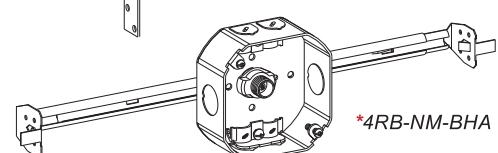

D4RB-50

D4RB-50/75

D4RB-75

4" OCTAGON (40) BOXES & EXTENSION RINGS

WELDED
1-1/2" DEEP

15.5 Cu. In.

BAR HANGER FEATURES

- **BHA:** Adjustable Bar Hanger allows installation of box anywhere along length of stud
- 4RB-50-BHA includes 3/8" - 18 NPS trade sized stud to accommodate fixture stem

Cat. No.	Bracket & Setback	Knockouts		Std. Pkg.
		Sides	Bottom	
4RB-NM	-	2 - 1/2", 4 - Loom	1 - 1/2"	50
4RB-NM-E	Ears	2 - 1/2", 4 - Loom	1 - 1/2"	50
4RB-NM-FB	FB, 1/2"	1 - 1/2", 4 - Loom	1 - 1/2"	50
4RB-NM-LB	LB, Flush	2 - 1/2", 4 - Loom	1 - 1/2"	50
4RB-NM-SG	Swing Bracket - Old Work	4 - Loom	1 - 1/2"	50
*4RB-NM-BHA	BHA-1, Adj. 16" to 24"	2 - 1/2", 4 - Loom	-	25

4RB-NM

4RB-NM-E

4RB-NM-FB

4RB-NM-LB

4RB-NM-SG

*4RB-NM-BHA

- **600V** MKO's and CKO's suitable for bonding without any additional bonding means up to 600V
- Visit www.ul.com or QCIT Guide on page W1 for more information