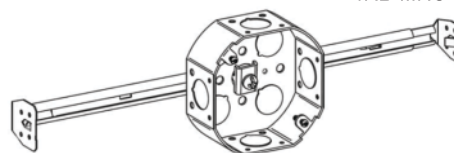

D4RB-50

D4RB-50/75

D4RB-75

4" OCTAGON (40) BOXES & EXTENSION RINGS

WELDED
1-1/2" DEEP

15.5 Cu. In.

BAR HANGER FEATURES

- **BHA:** Adjustable Bar Hanger allows installation of box anywhere along length of stud
- 4RB-50-BHA includes 3/8" - 18 NPS trade sized stud to accommodate fixture stem

NOTE

- For Fixture/Luminaire Support of 50 lbs or less
- *For Fixture/Luminaire Support of 50 lbs or less at 16 in. Span

Cat. No.	Bracket & Setback	Knockouts		Std. Pkg.
		Sides	Bottom	
4RB-50	-	4 - 1/2"	5 - 1/2"	50
4RB-MKO	-	2 - 1/2", 2 - MKO	3 - 1/2", 2 - 3/4"	50
4RB-50-FB	FB, 1/2"	3 - 1/2"	5 - 1/2"	50
4RB-MKO-FB	FB, 1/2"	1 - 1/2", 2 - MKO	3 - 1/2", 2 - 3/4"	50
4RB-50-LB	LB, Flush	4 - 1/2"	5 - 1/2"	50
*4RB-50-BHAC	BHA-1, Adj. 16" to 24"	4 - 1/2"	4 - 1/2"	25
4RB-50-EXT	-	4 - 1/2"	-	50
4RB-MKO-EXT	-	2 - 1/2", 2 - MKO	-	50

4RB-50

4RB-MKO

4RB-50-FB

4RB-MKO-FB

4RB-50-LB

*4RB-50-BHAC

4RB-50-EXT

4RB-MKO-EXT

4" OCTAGON (40) BOXES

WELDED
1-1/2" DEEP

15.5 Cu. In.

WITH NON-METALLIC (NM) SHEATHED CABLE CLAMPS

NOTE

- For Fixture/Luminaire Support of 50 lbs or less (Except 4RB-NM-E and 4RB-NM-SG)
- *For Fixture/Luminaire Support of 50 lbs or less at 16 in. Span