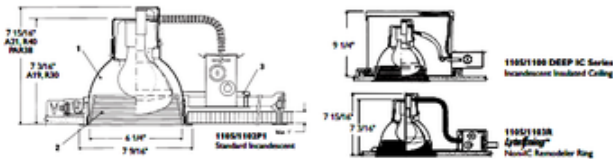

Shown in: Black Step Baffle / White Trim

List Price: \$123.25
Our Price: \$73.95

Shade Color: Black Step Baffle / White Trim

Body Finish: N/A

- Lamp:**
- 1 x PAR38/Medium (E26)/100W/120V Halogen
 - 1 x PAR38/Medium (E26)/120V LED
 - 1 x A19/Medium (E26)/100W/120V Incandescent
 - 1 x A21/Medium (E26)/150W/120V Incandescent
 - 1 x BR40/Medium (E26)/100W/120V Incandescent
 - 1 x A19/Medium (E26)/120V LED
 - 1 x A21/Medium (E26)/120V LED
 - 1 x BR40/Medium (E26)/120V LED

Technical Information

- Wattage:** 100W
- Function:** Downlight
- Dimmer:** N/A
- Mounting Type:** Dry wall with Trim
- Dimensions:** 6.75" W
- Aperture Shape:** Round
- Aperture Size:** 6.250"

Fax: (773) 883-6131