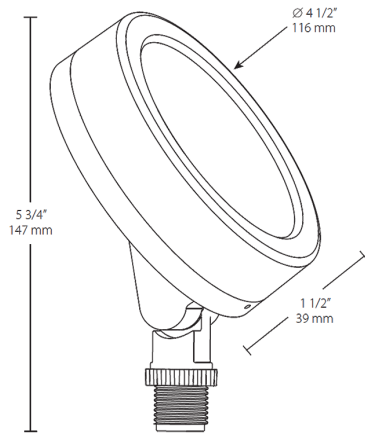

11% at 120V

Power Factor:

99% at 120V

Dimensions

Features

- Equivalent to 75W halogen BR30 wide flood
- Wide 6H x 6V distribution
- Diffused lens for smooth, even light distribution
- Very low profile
- Adjustable knuckle
- 60,000-Hour LED lifespan