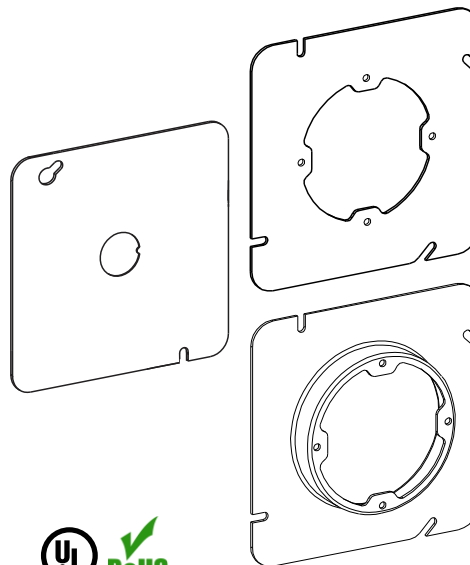

SPECIFICATION & FEATURES

4-11/16" SQUARE (5S) COVERS FLAT OR DRAWN

DESCRIPTION:

Orbit Industries' 4-11/16" Square (5S) Covers are used to cover and protect wires inside the box. They are constructed from 16 gauge galvanized steel. Selections include flat covers with various knockouts or raised covers for a range of lighting fixtures and other devices.

CERTIFICATION:

UL file E227970, conforms to UL514A.

FEATURES

K: 1/2" K.O.

MKO: Moon K.O. (1/2" and 3/4" K.O.)

000: Flat

050: Raised 1/2"

058: Raised 5/8"

075: Raised 3/4"

100: Raised 1"

125: Raised 1-1/4"

150: Raised 1-1/2"

200: Raised 2"

DIMENSIONS

Width: 4-11/16"

Height: 4-11/16"

CONFIGURATION DATA

Catalog No.	Description	Cu.In	Std. Pkg.
5BC	Flat, Blank	-	50
5BCK	Flat, 1/2" KO	-	50
5BC-MKO	Flat, MKO	-	50
53000X	Flat, Open, Ears 2-3/4" O.C.	-	50
53050X	Raised 1/2", Open, Ears 2-3/4" O.C.	3.0	50
53058X	Raised 5/8", Open, Ears 2-3/4" O.C.	4.0	50
53075X	Raised 3/4", Open, Ears 2-3/4" O.C.	5.0	50
53100X	Raised 1", Open, Ears 2-3/4" O.C.	6.8	25
53125X	Raised 1-1/4", Open, Ears 2-3/4" O.C.	8.5	25
53150X	Raised 1-1/2", Open, Ears 2-3/4" O.C.	9.7	25
53200X	Raised 2", Open, Ears 2-3/4" O.C.	12.9	25