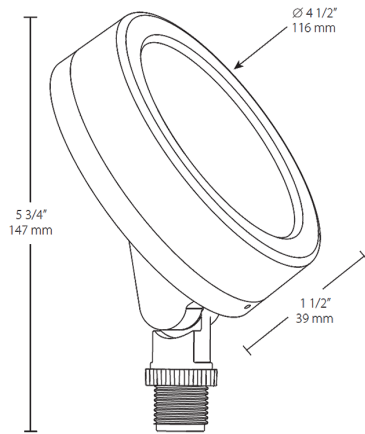

Power Factor:
99.1% at 120V

Dimensions

Features

- Equivalent to 75W halogen BR30 wide flood
- Wide 6H x 6V distribution
- Diffused lens for smooth, even light distribution
- Very low profile
- Adjustable knuckle
- 60,000-Hour LED lifespan