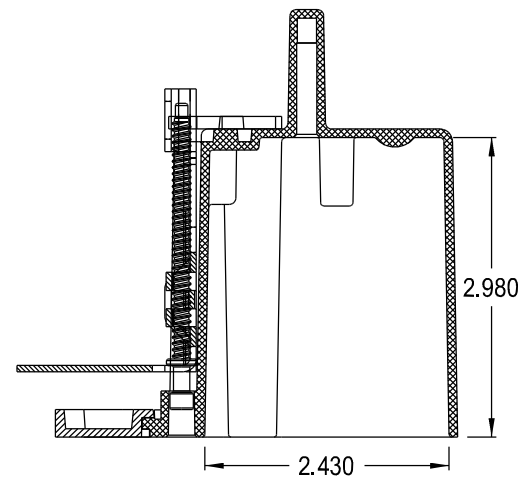

ISOMETRIC ASSEMBLY VIEWS

Arlington Industries, Inc.

1 Stauffer Industrial Park
Scranton, Pa 18517

FBA426