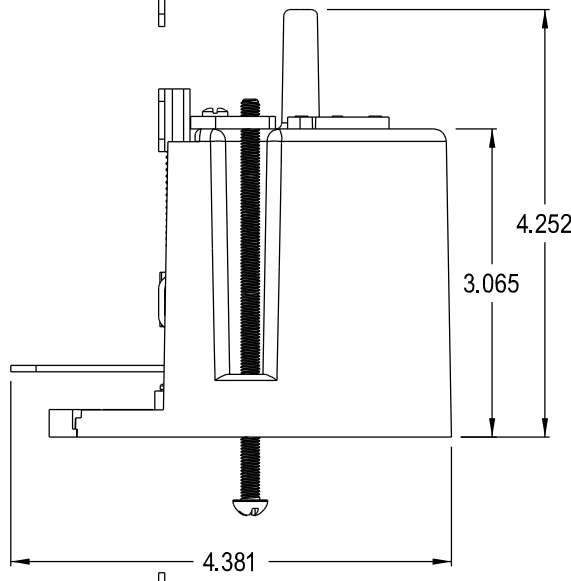

ISOMETRIC ASSEMBLY VIEWS

Arlington Industries, Inc.

1 Stauffer Industrial Park
Scranton, Pa 18517

FBA426