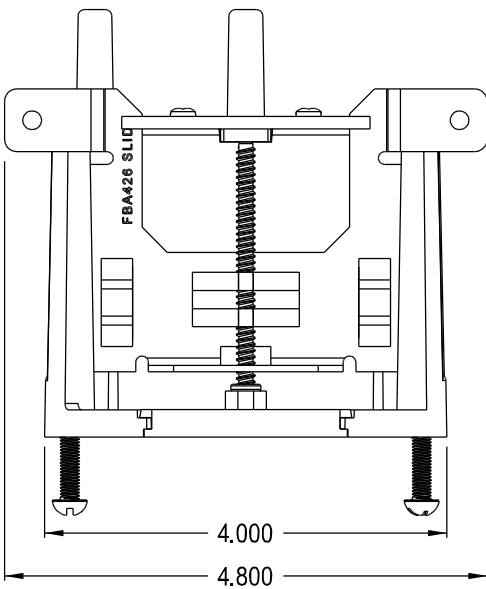

ISOMETRIC ASSEMBLY VIEWS

Arlington Industries, Inc.

1 Stauffer Industrial Park
Scranton, Pa 18517

FBA426