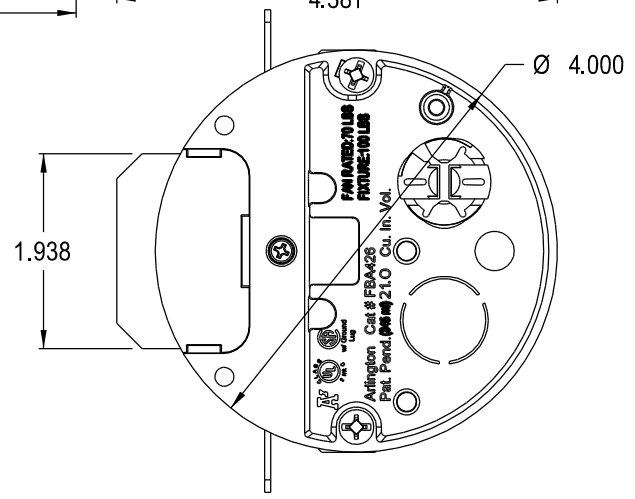

ISOMETRIC ASSEMBLY VIEWS

Arlington Industries, Inc.

1 Stauffer Industrial Park
Scranton, Pa 18517

FBA426