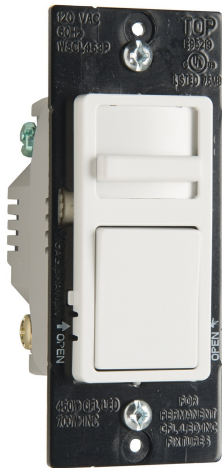

Pass and Seymour  
Wide Slide Series CFL/LED/Incandescent Single Pole/3-Way Paddle Slide Dimmer, Preset, White  
Part No. WSCL453PW

Works with select dimmable CFL/LED or incandescent lighting loads and features a sleek, sculpted ergonomic design for smooth, easy operation and precise control.

## Features & Benefits

Convenient Operation - Combines ON/OFF Decorator style switch with separate slider for dimming control

Constant memory returns lights to previous level after a power failure

Sleek, ergonomic design that matches well with other decorator products Higher ratings

Single pole and 3-way operation

Screw-pressure-plate back wire terminals to save time, space and money

Wattage Rating: 450 W (LED & CFL), 700 W (Incandescent)

### General Info

Product Line	Pass & Seymour	Color	White
Finish	Matte	UPC Number	785007039375
Country Of Origin	China	Product Series	Decorator
Features	Color Change Kit, Low-End Trim (Dim Range)	Switch Type	Rocker, Slider
Number of Switches	1	Application Sector	Commercial, Residential
Standard	cULus, RoHS	Warranty Type	Limited Lifetime Warranty