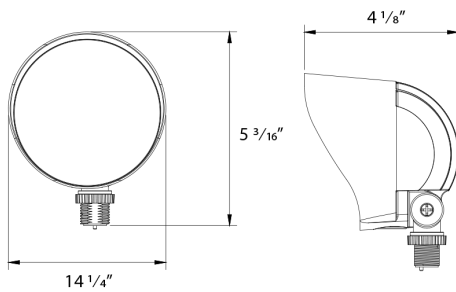

Technical Specifications (continued)

Other

5-Year Limited Warranty:

The RAB 5-year, limited warranty covers light output, driver performance and paint finish. RAB's warranty is subject to all terms and conditions found at rablighting.com/warranty.

Dimensions

Features

- 100,000-hour LED Life
- 120V
- 5-Year, limited warranty

Ordering Matrix

Family	Wattage	Color Temp	Finish	Driver
BULLET	12		A	
	12 = 12/9/6W 20 = 20/15/10W 2X12 = 24/18/12W 2X20 = 40/30/20W	Blank = 3000/4000/5000K CCT Adjustable	A = Bronze B = Black VG = Verde Green W = White	Blank = 120V, TRIAC Dimming