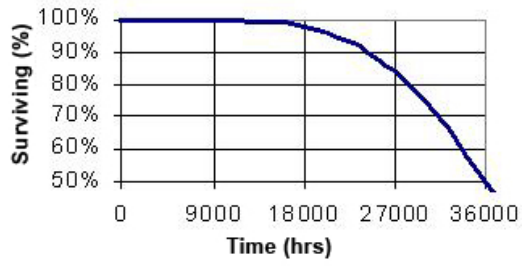

Graphs_Lumen Maintenance