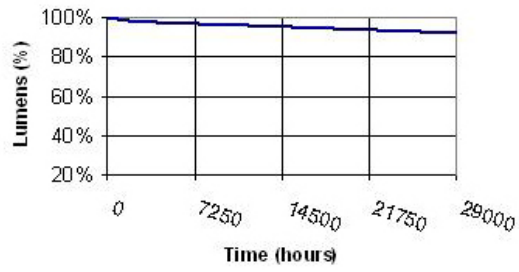

Graphs_Spectral Power Distribution