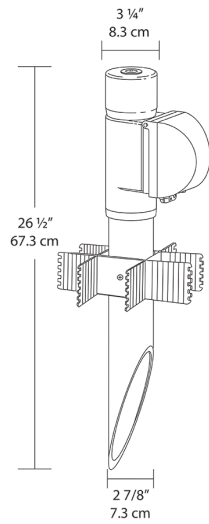

Color: Black

Weight: 3.7 lbs

Project:

Type:

Prepared By:

Date:

Technical Specifications

Compliance

UL Listed:

Suitable for wet locations. Fixtures with ground wire must be used.

Construction

Materials:

Post PVC Cap ABS In-Use Cover Clear PVC MP
 Adapter ABS Junction Box Polycarbonate

Set Screw:

Locks cap to post and prevents rotation

Dimensions

Features

- Clear PVC plastic turtle cover with lockable latch
- Fits all standard rectangular covers
- Durable molded ABS Post Adapter
- Close up plug included
- Knockout holes in bottom of Post Adapter for easy wiring
- Mighty Post Adapter extends post height to keep outlets above plants and snow
- Add an electrical box to your Might Post and Lawn Light combo