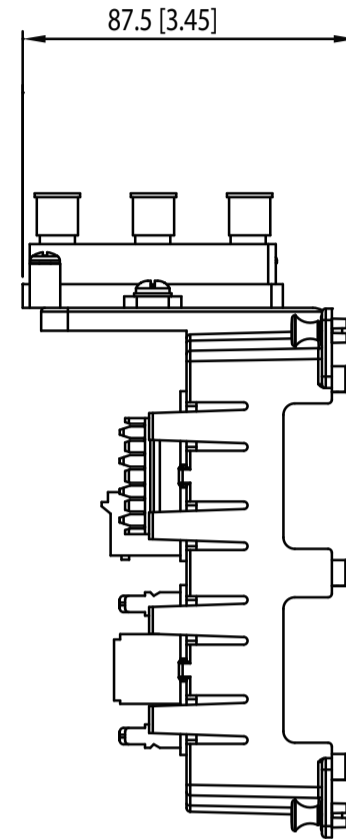

2

1

B

B

A

A

PROPRIETARY AND CONFIDENTIAL
THE INFORMATION CONTAINED
IN THIS DRAWING IS THE SOLE
PROPERTY OF On-Q/LEGRAND.
ANY REPRODUCTION IN PART OR
AS A WHOLE WITHOUT THE WRITTEN
PERMISSION OF On-Q/LEGRAND
IS PROHIBITED. DRAWING IS SUBJECT
TO CHANGE WITHOUT NOTICE.

on·Q

legrand®

P.O. Box 60907
Middletown, PA 17106-0907
1-800-321-2343

TITLE:

TRIO COMBO MODULE - 6x8 WITH CAT 5E DATA

SIZE A	DWG NO CO1156	FILE NAME CD-CO1156	CUST REV A
REVISED DATE 01/11/18	SCALE NONE	SHEET 1 OF 1	

2

1