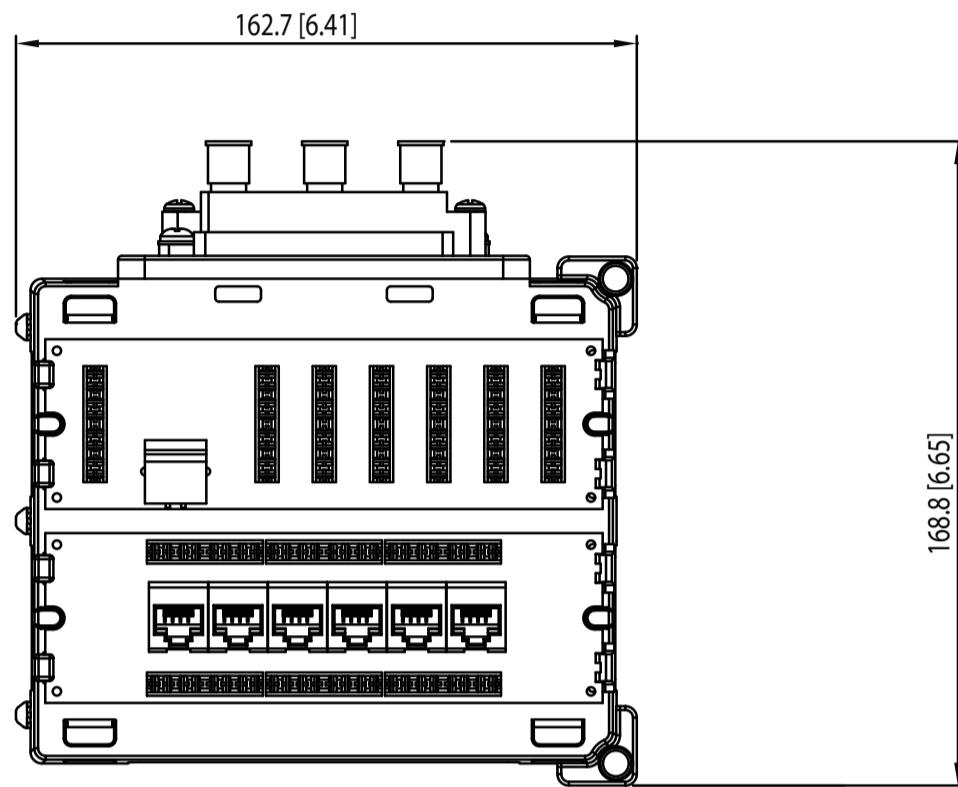

2

1

B

B

A

A

PROPRIETARY AND CONFIDENTIAL
THE INFORMATION CONTAINED
IN THIS DRAWING IS THE SOLE
PROPERTY OF On-Q/LEGRAND.
ANY REPRODUCTION IN PART OR
AS A WHOLE WITHOUT THE WRITTEN
PERMISSION OF On-Q/LEGRAND
IS PROHIBITED. DRAWING IS SUBJECT
TO CHANGE WITHOUT NOTICE.

on·Q

legrand®

P.O. Box 60907
Middletown, PA 17106-0907
1-800-321-2343

TITLE:

TRIO COMBO MODULE - 6x8 WITH CAT 5E DATA

SIZE A	DWG NO CO1156	FILE NAME CD-CO1156	CUST REV A
REVISED DATE 01/11/18	SCALE NONE	SHEET 1 OF 1	

2

1