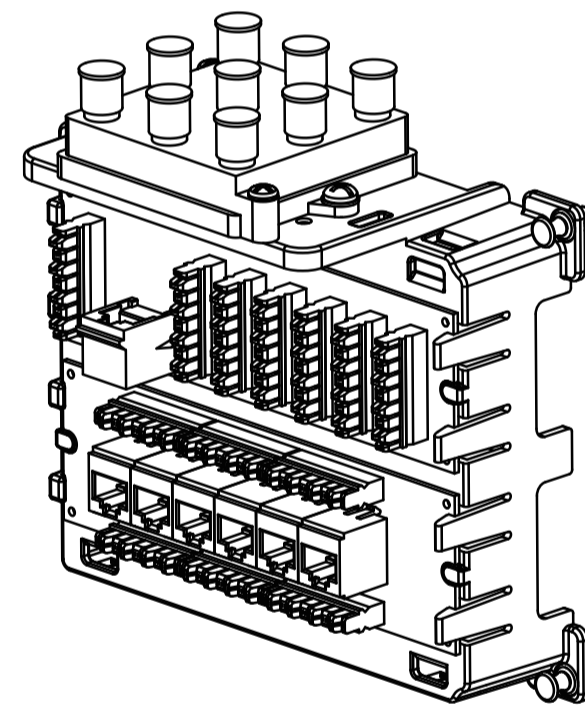

2

1

B

B

A

A

PROPRIETARY AND CONFIDENTIAL
THE INFORMATION CONTAINED
IN THIS DRAWING IS THE SOLE
PROPERTY OF On-Q/LEGRAND.
ANY REPRODUCTION IN PART OR
AS A WHOLE WITHOUT THE WRITTEN
PERMISSION OF On-Q/LEGRAND
IS PROHIBITED. DRAWING IS SUBJECT
TO CHANGE WITHOUT NOTICE.

on·Q

legrand®

P.O. Box 60907
Middletown, PA 17106-0907
1-800-321-2343

TITLE:

TRIO COMBO MODULE - 6x8 WITH CAT 5E DATA

SIZE A	DWG NO CO1156	FILE NAME CD-CO1156	CUST REV A
REVISED DATE 01/11/18	SCALE NONE	SHEET 1 OF 1	

2

1