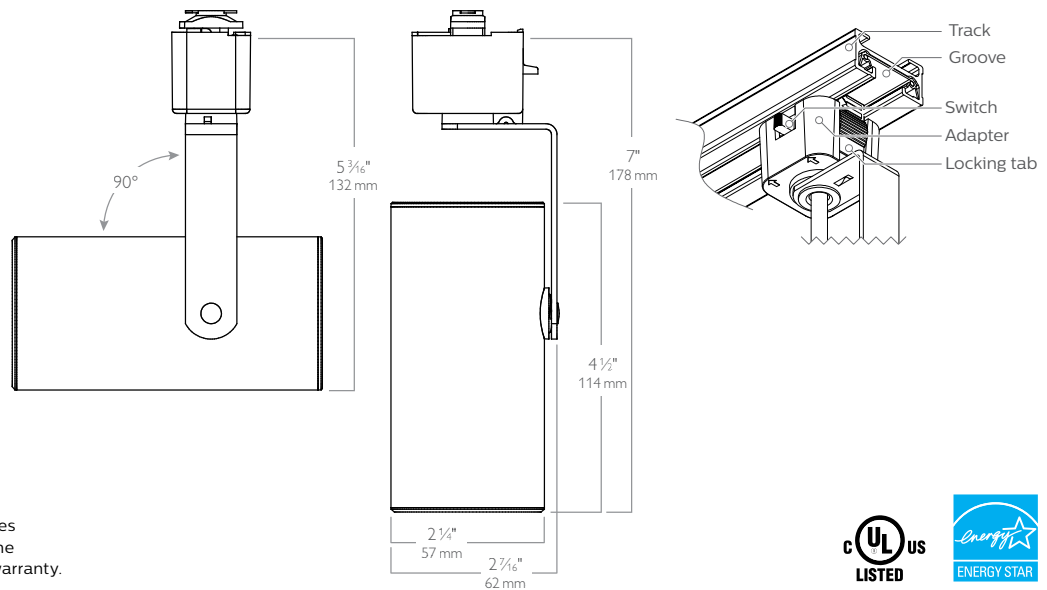

Features

1. Efficacy: over 107lm/w
   - Lumens: 900 lm
   - Wattage: 9W (max)
   - Voltage: 120V (50/60Hz)
   - CBCP: 3,554 (RNF)
   - CCT: 2700K & 3000K
   - CRI: 80, 90
   - CrispWhite: 90CRI/3000K²
   - PremiumColor: 90CRI/3000K²
   - Dimming: Trailing edge (ELV)
   - Rated life: 50,000 hour (L70)
   - Warranty: Standard 5-year
   - Labels: cULus listed & ENERGY STAR® certified
2. ---
3. Constructed of extruded aluminum and steel with a powder-coated finish.
   - Fits all Lytespan track (Basic, Radius and Advent).
   - Competitor track adapters available as accessories (Capri, Halo and Juno).

Ordering guide

example: LT08RNF830ALVA or LT08RNF930WHCWVA

Series	Track Adapter	Lumens	Beam Spread	CRI/CCT	Finish	Options	Version
LT	☐	08	☐	☐	☐	☐	VA
LT CorePro LED Mini Cylinder	- Lightolier C Capri¹ H Halo J Juno	08 900	RNF Narrow Flood 23° RWF Wide Flood 35°	827 80 CRI, 2700K 830 80 CRI, 3000K 927 90 CRI, 2700K 930 90 CRI, 3000K 930 90 CRI, 3000K	AL Alum.¹ BK Black WH White	- None (leave blank)	VA Ver. A
					See above for finishes	CW CrispWhite² PC PremiumColor²	VA Ver. A

1. The Capri (C) track adapter is not available with the Aluminum (AL) finish option.
2. The CrispWhite (CW) and Premium Color (PC) options are available for the 90CRI/3000K (930) CRI/CCT configuration only. For other configurations and variations please contact the factory.

Visit philips.com/warranties for more information on the standard 5-year limited warranty.

© 2018 Philips Lighting Holding B.V. All rights reserved. Philips reserves the right to make changes in specifications and/or to discontinue any product at any time without notice or obligation and will not be liable for any consequences resulting from the use of this publication.

Philips Lighting North America Corporation
200 Franklin Square Drive, Somerset, NJ 08873
Tel. 855-486-2216

Philips Lighting Canada Ltd.
281 Hillmount Rd, Markham, ON, Canada L6C 2S3
Tel. 800-668-9008