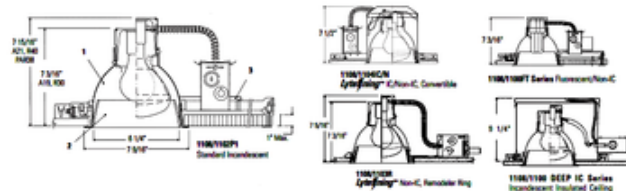

**Lytecaster 1108/1110/1113 6.75 Inch Cone Downlight Trim**

**Description:**

Lytecaster 1108/1110/1112/1113 6.75 Inch Cone Reflector Downlight Trim available with Brushed Gold, Brushed Clear, Specular Gold, Specular Clear, Specular Black, Clear Diffuse, or Matte White reflector and Matte White or Natural Metal trim flange. One 120 volt, A-type, PAR38 or BR40 medium base incandescent/halogen/LED lamp is required, but not included. Lamp type and wattage dependent on frame-in kit/trim combination. A complete fixture includes a frame-in kit and a trim kit, sold separately.

**Technical Information**  
**Wattage:** 90W  
**Function:** Downlight  
**Dimmer:** N/A  
**Mounting Type:** Dry wall with Trim  
**Dimensions:** 6.75"  
**Aperture Shape:** Round  
**Aperture Size:** 6.750"