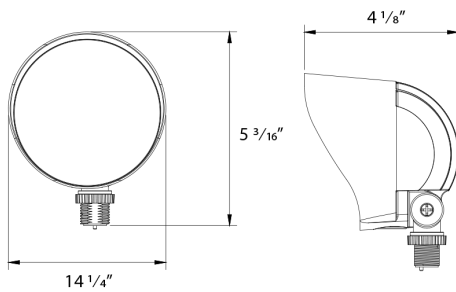

Technical Specifications (continued)

Other

5-Year Limited Warranty:

The RAB 5-year, limited warranty covers light output, driver performance and paint finish. RAB's warranty is subject to all terms and conditions found at rablighting.com/warranty.

Dimensions

Features

- 100,000-hour LED Life
- 120V
- 5-Year, limited warranty

Ordering Matrix

Family	Wattage	Color Temp	Finish	Driver
BULLET	12		W	
	12 = 12/9/6W 20 = 20/15/10W 2X12 = 24/18/12W 2X20 = 40/30/20W	Blank = 3000/4000/5000K CCT Adjustable	A = Bronze B = Black VG = Verde Green W = White	Blank = 120V, TRIAC Dimming