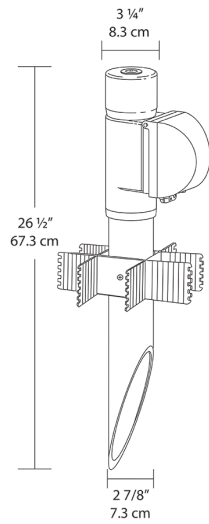

Color: Verde green

Weight: 3.7 lbs

Project:	Type:
Prepared By:	Date:

Technical Specifications

Compliance

UL Listed:

Suitable for wet locations. Fixtures with ground wire must be used.

Construction

Materials:

Post PVC Cap ABS In-Use Cover Clear PVC MP
 Adapter ABS Junction Box Polycarbonate

Set Screw:

Locks cap to post and prevents rotation

Other

Buy American Act Compliance:

RAB values USA manufacturing! Upon request, RAB may be able to manufacture this product to be compliant with the Buy American Act (BAA). Please contact customer service to request a quote for the product to be made BAA compliant.

Dimensions

Features

- Clear PVC plastic turtle cover with lockable latch
- Fits all standard rectangular covers
- Durable molded ABS Post Adapter
- Close up plug included
- Knockout holes in bottom of Post Adapter for easy wiring
- Mighty Post Adapter extends post height to keep outlets above plants and snow
- Add an electrical box to your Might Post and Lawn Light combo