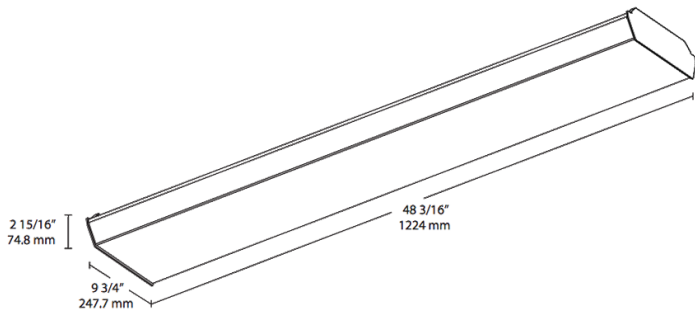

**Dimensions**

**Features**

- Energy-efficient, maintenance-free LED wrap fixture
- Multiple mounting options: surface, pendant or chain
- High-reflectance white finish for optimal output
- Diffusion wrap-around lens for smooth light distribution
- 0-10V dimming, standard
- 100,000-Hour LED lifespan

**Ordering Matrix**

Family	Size	Wattage	Color Temp	Finish	Voltage/Driver	Options
GUS	4	50	YN	W	/D10	
	2 = 2 ft 4 = 4 ft	18 = 18W (2 ft) 25 = 25W (2 ft) 36 = 36W (4 ft) 50 = 50W (4 ft)	Y = 3000K Warm YN = 3500K Warm Neutral N = 4000K Neutral Blank = 5000K Cool	W = White	/D10 = 120-277V, 0-10V Dimming	Blank = No Option /E2 = Battery Backup /LC = Lightcloud Controller /LC/E2 = Lightcloud Controller w/Battery Backup /LCB = Lightcloud Blue Enabled /LCB/E2 = Lightcloud Blue Enabled w/Battery Backup