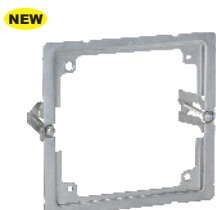

*FA-4SEDB-CKO-FB

FA-UMAB

FA-UMAB-4R

FA-5BC

FA-5SDB-MKO

UNIVERSAL CUT-IN BOX ADAPTER

PRODUCT FEATURES

- ▶ Quickly mount any 4" square steel junction box into old work applications
- ▶ Works with 4" square boxes of any depth
- ▶ Two integrated old work steel clips with screws
- ▶ For drywall or other wall materials
- ▶ Small footprint easily concealed by life safety devices greater than 4-7/8" W X 4-3/4" H
- ▶ Available in Red powder coat finish for FA circuits

Visit our website to download a wall mounting template

Cat. No.	Description	Std. Pkg.
UCIA-4S NEW	Cut-in adapter for 4" Square Boxes	20
FA-UCIA-4S NEW	Red Cut-in adapter for 4" Square Boxes	20

Turn any 4" square box into an "Old Work" box!