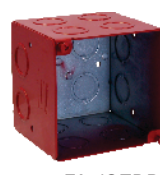

Cat. No.	Description	Knockouts		Std. Pkg.
		Sides	Bottom	
*FA-4RBC	Red 4" Octagon Blank Cover	-	-	50
FA-4BC	Red 4" Square Blank Cover	-	-	50
FA-4SB-MKO	Red 4" Square, 1-1/2" Deep Box	8 - 1/2", 4 - MKO	2 - 1/2", 2 - MKO	50
FA-4SB-MKO-EXT	Red 4" Square, 1-1/2" Deep Extension	8 - 1/2", 4 - MKO	-	50
FA-4SDB-75	Red 4" Square, 2-1/8" Deep Box	8 - 3/4"	2 - 1/2", 2 - MKO	24
FA-4SDB-MKO	Red 4" Square, 2-1/8" Deep Box	8 - 1/2", 4 - MKO	2 - 1/2", 2 - MKO	24
FA-4SDB-MKO-FB	Red 4" Square, 2-1/8" Deep Box w/ FB Bracket	6 - 1/2", 3 - MKO	3 - 1/2", 2 - MKO	24
FA-4SEDB-CKO	Red 4" Square, 3-1/2" Deep Box	12 - CKO	4 - CKO	24
*FA-4SEDB-CKO-FB	Red 4" Square, 3-1/2" Deep Box w/ FB Bracket	10 - CKO	4 - CKO	10
FA-UMAB	External Adjustment Red 4" Square, 3-1/2" Deep Box, 46 Cu. In., Adj. range: 0" to 1-1/2"	12 - CKO	4 - CKO	10
FA-UMAB-4R	External Adjustment Red 4" (40), 2-1/8" Deep Box, 21.1 Cu. In., Adj. range: 0" to 1-1/2"	2 - 1/2", 2 - MKO	3 - 1/2", 2 - 3/4"	20
FA-5BC	Red 4-11/16" Square Blank Cover	-	-	50
FA-5SDB-MKO	Red 4-11/16" Square, 2-1/8" Deep Box	2 - 1/2", 10 - MKO	2 - 1/2", 2 - 3/4"	24

*FA-4RBC

FA-4BC

FA-4SB-MKO

FA-4SB-MKO-EXT

FA-4SDB-75

FA-4SDB-MKO

FA-4SDB-MKO-FB

FA-4SEDB-CKO

*FA-4SEDB-CKO-FB

FA-UMAB

FA-UMAB-4R

FA-5BC

FA-5SDB-MKO

UNIVERSAL CUT-IN BOX ADAPTER

PRODUCT FEATURES

- ▶ Quickly mount any 4" square steel junction box into old work applications
- ▶ Works with 4" square boxes of any depth
- ▶ Two integrated old work steel clips with screws
- ▶ For drywall or other wall materials
- ▶ Small footprint easily concealed by life safety devices greater than 4-7/8" W X 4-3/4" H
- ▶ Available in Red powder coat finish for FA circuits