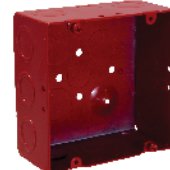

FIRE ALARM BOXES & COVERS

PRODUCT FEATURES

- ▶ Provide easy identification of products containing cabling of Fire Alarm Systems
- ▶ Prevent need for repainting
- ▶ Industrial, Commercial or Residential Use
- ▶ Durable Red Powder Coat Finish

*FA-4RBC

FA-4BC

FA-4SB-MKO

FA-4SB-MKO-EXT

FA-4SDB-75

FA-4SDB-MKO

FA-4SDB-MKO-FB

FA-4SEDB-CKO

*FA-4SEDB-CKO-FB

FA-UMAB

FA-UMAB-4R

FA-5BC

FA-5SDB-MKO

UNIVERSAL CUT-IN BOX ADAPTER

PRODUCT FEATURES

- ▶ Quickly mount any 4" square steel junction box into old work applications
- ▶ Works with 4" square boxes of any depth
- ▶ Two integrated old work steel clips with screws
- ▶ For drywall or other wall materials
- ▶ Small footprint easily concealed by life safety devices greater than 4-7/8" W X 4-3/4" H
- ▶ Available in Red powder coat finish for FA circuits

Visit our website to download a wall mounting template

Cat. No.	Description	Std. Pkg.
UCIA-4S NEW	Cut-in adapter for 4" Square Boxes	20
FA-UCIA-4S NEW	Red Cut-in adapter for 4" Square Boxes	20

Turn any 4" square box into an "Old Work" box!