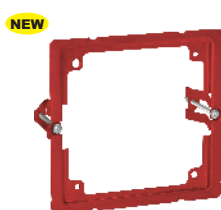

FA-UCIA-4S