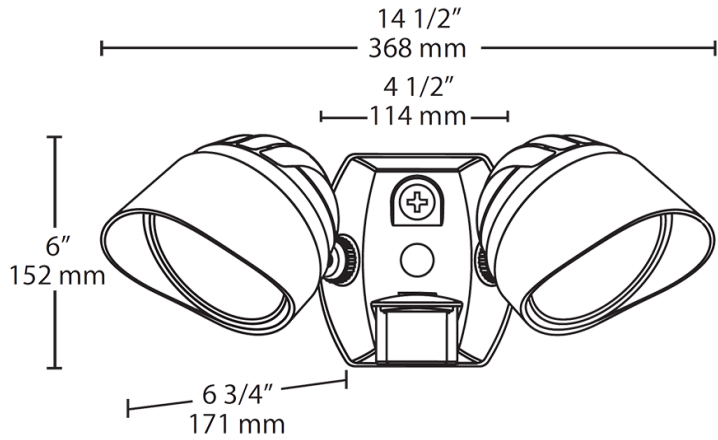

Dimensions

Features

Two adjustable 12W LED floodlights

Equivalent to 2x75W BR30/halogen/wide floods

Microprismatic diffusion lens optimizes light output without glare

100,000-hour LED Lifespan

Ordering Matrix