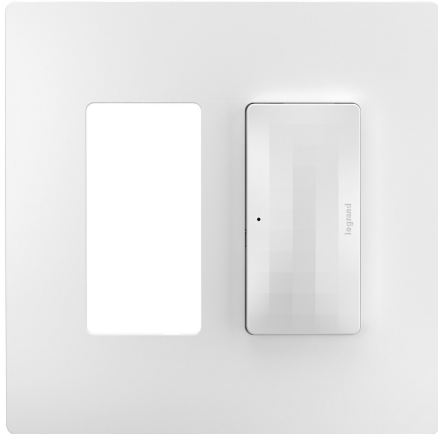

radiant Collection
radiant® Smart Gateway Surface Mount with Netatmo, White
 Part No. WNRH2WH

The smartest way to take control of lights and power, optimized for larger homes. Smart Lighting lets you set the exact lighting you need, from anywhere, adding safety and convenience to your home. And delivering it all with unprecedented range and reliability, radiant® with Netatmo leverages leading Netatmo technology to provide an ideal solution for larger homes with many smart products. Start with the Smart Gateway to establish a robust and dedicated mesh network, then add smart switches, dimmers and outlets to build a solution that perfectly fits a home's unique space and needs. Options include wireless smart switches and dimmers for easily adding 3-way control. Made exclusively for use with screwless Wall Plates from the radiant® Collection, sold separately.

Features & Benefits

Smart Gateway Surface Mount with Netatmo

The smartest way to take control of lights and power, optimized for larger homes. Smart Lighting lets you set the lighting you need, from anywhere, adding safety and convenience to your home. Delivering it all with unprecedented range and reliability.

The Smart Gateway establishes a robust and dedicated mesh network. Add smart switches, dimmers and outlets to build a solution that fits a home's unique space and needs. Options include wireless smart switches and dimmers for easily adding 3-way control.