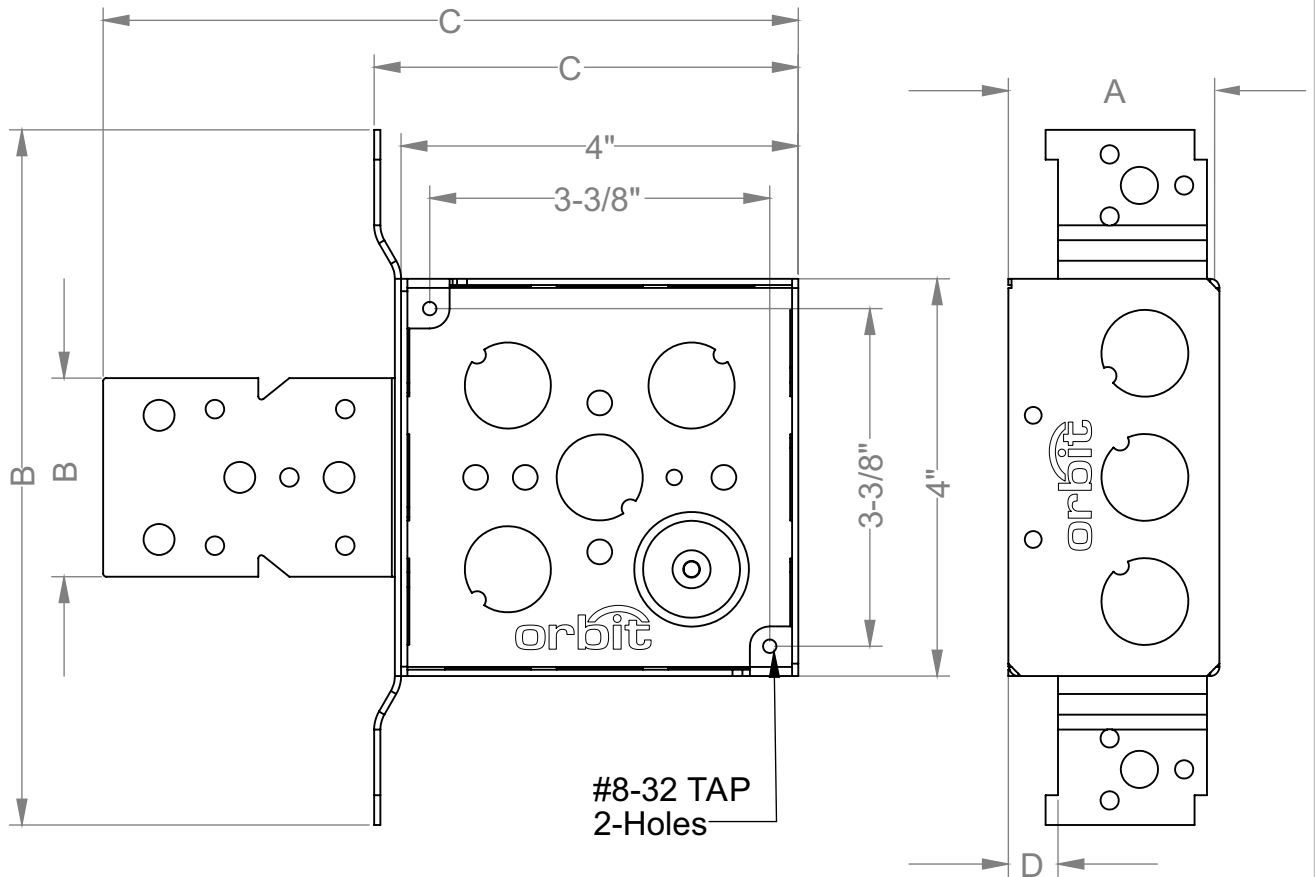

Part No.	A (in)	B (in)	C (in)	D (in)
4SB-50	1-1/2	-	-	-
4SB-50-FB	1-1/2	7-3/8	4-1/4	0
4SB-50/75	1-1/2	-	-	-
4SB-50/75-PT	1-1/2	-	-	-
4SB-50/75-FB	1-1/2	7-3/8	4-1/4	0
4SB-75	1-1/2	-	-	-
4SB-75-FB	1-1/2	7-3/8	4-1/4	0
4SB-MKO	1-1/2	-	-	-
4SB-MKO-PT	1-1/2	-	-	-
4SB-MKO-FB	1-1/2	7-3/8	4-1/4	0
4SB-MKO-B	1-1/2	2	7	0
4SB-MKO-AB	1-1/2	5-7/8	4-5/8	0
4SB-MKO-MS	1-1/2	2-1/2	5-1/2	0
4SB-MKO-OB	1-1/2	6-3/4	5-1/2	1-5/16
4SB-MKO-WB	1-1/2	7-1/2	4-1/4	0
4SB-50-EXT	1-1/2	-	-	-
4SB-50/75-EXT	1-1/2	-	-	-
4SB-MKO-EXT	1-1/2	-	-	-
4SB-MKO-EHB	1-1/2	-	-	-
4SB-NM	1-1/2	-	-	-
4SB-NM-FB	1-1/2	7-3/8	4-1/4	0
4SB-NM-MS	1-1/2	2-1/2	5-1/2	0
4SB-NM-WB	1-1/2	7-1/2	4-1/4	0
4SB-MC	1-1/2	-	-	-
4SB-MC-PT	1-1/2	-	-	-
4SB-MC-B	1-1/2	2	7	0
4SB-MC-FB	1-1/2	7-3/8	4-1/4	0
4SB-MC-FB-PT	1-1/2	7-3/8	4-1/4	0
4SB-MC-WB	1-1/2	7-1/2	4-1/4	0
4SB-MC-MS	1-1/2	2-1/2	5-1/2	0
4SB-MC-MS-PT	1-1/2	2-1/2	5-1/2	0
4SDB-50	2-1/8	-	-	-
4SDB-50-FB	2-1/8	7-3/8	4-1/4	0
4SDB-50/75	2-1/8	-	-	-
4SDB-50/75-FB	2-1/8	7-3/8	4-1/4	0
4SDB-75	2-1/8	-	-	-
4SDB-75-FB	2-1/8	7-3/8	4-1/4	0
4SDB-75/100	2-1/8	-	-	-
4SDB-100	2-1/8	-	-	-
4SDB-100-FB	2-1/8	7-3/8	4-1/4	0
4SDB-MKO	2-1/8	-	-	-
4SDB-MKO-PT	2-1/8	-	-	-
4SDB-MKO-S	2-1/8	-	-	-
4SDB-MKO-FB	2-1/8	7-3/8	4-1/4	0
4SDB-MKO-MS	2-1/8	2-1/2	5-1/2	0
4SDB-MKO-WB	2-1/8	7-1/2	4-1/4	0
4SDB-MKO-EXT	2-1/8	-	-	-
4SDB-MKO-EHB	2-1/8	-	-	-
4SDB-NM	2-1/8	-	-	-
4SDB-NM-B	2-1/8	2	7	0
4SDB-NM-FB	2-1/8	7-3/8	4-1/4	0
4SDB-NM-WB	2-1/8	7-1/2	4-1/4	0
4SDB-MC	2-1/8	-	-	-
4SDB-MC-B	2-1/8	2	7	0

orbit		Orbit Industries, Inc.	
DISCLAIMER THIS DATA SHEET IS FOR REFERENCE ONLY. ORBIT INDUSTRIES INC RESERVES THE RIGHT TO MAKE CHANGES TO THE DESIGN WITHOUT PRIOR NOTICE		TITLE: 4" SQUARE (4S) WELDED BOXES	
PROPRIETARY AND CONFIDENTIAL THE INFORMATION CONTAINED IN THIS DRAWING IS THE SOLE PROPERTY OF ORBIT INDUSTRIES INC. ANY REPRODUCTION IN PART OR AS A WHOLE WITHOUT THE WRITTEN PERMISSION OF ORBIT INDUSTRIES INC IS PROHIBITED.		DWG. NO. A007LD	REV A
DO NOT SCALE THE DRAWING			