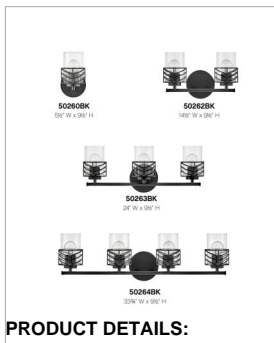

DELLA

50260BK

SINGLE LIGHT VANITY

Della's unique chevron design casts beautiful shadows through clear glass. Transitional in style, Della is at home within a wide variety of decors -- from bohemian to vintage mid-century to updated traditional. Available in a classic Black and a Lacquered Brass finish, this artistic family exudes stylish flair.

DETAILS	
FINISH:	Black
MATERIAL:	Steel
GLASS:	Clear

DIMENSIONS	
WIDTH:	5.5"
HEIGHT:	9.5"
WEIGHT:	2.5lb
BACK PLATE:	5.5" Dia.
EXTENSION:	6.5"
TOP TO OUTLET:	6.5"

LIGHT SOURCE	
LIGHT SOURCE:	LED Lamp
WATTAGE:	1-12w Med. LED, 100W Equiv.
VOLTAGE:	120v

SHIPPING	
CARTON LENGTH:	7.9
CARTON WIDTH:	7.9
CARTON HEIGHT:	12.4
CARTON WEIGHT:	3.3

- Mounting hardware is hidden on the backplate to ensure a clean silhouette
- Fixture can be mounted either up or down
- Suitable for use in damp locations as defined by NEC and CEC. Meets United States UL Underwriters Laboratories & CSA Canadian Standards Association Product Safety Standards
- Ideal for vintage filament bulbs (not included)
- Merging the best of traditional and modern elements, with a sophisticated and streamlined look
- Striking black finish enhances design