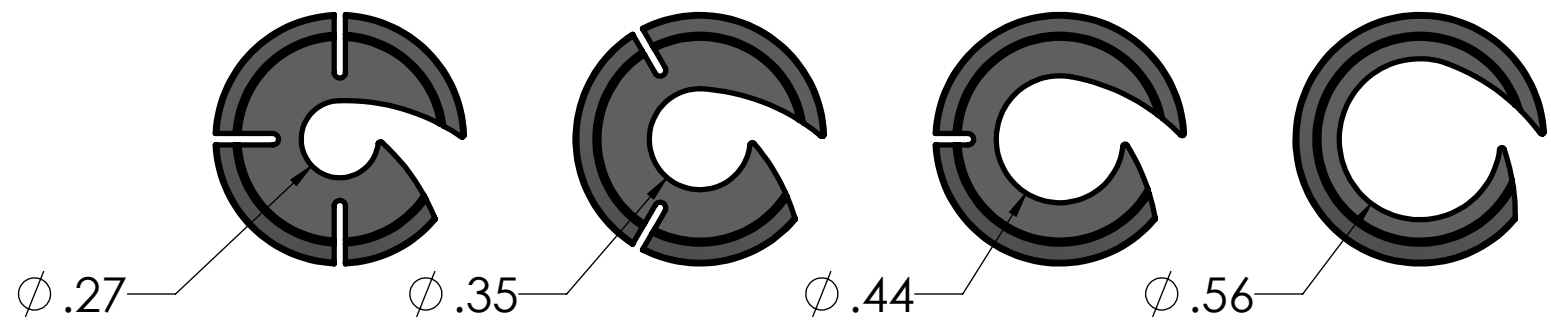

4 Sizes of Included Grommet

4 Sizes of Included Grab Ring

DIMENSIONS SHOWN ARE FOR REFERENCE AND ARE SUBJECT TO CHANGE WITHOUT NOTICE		
IPEX Technologies Inc.		
PART DESCRIPTION TSRCU 10 1/2" PVC THR STRAIN RELIEF CONNECTOR SCEPTER		
PRODUCT CODE: 077244	UNIT: INCHES UNLESS DUAL DIMENSION: INCH [METRIC]	SCALE: NTS
DRAWN:	K.D.	