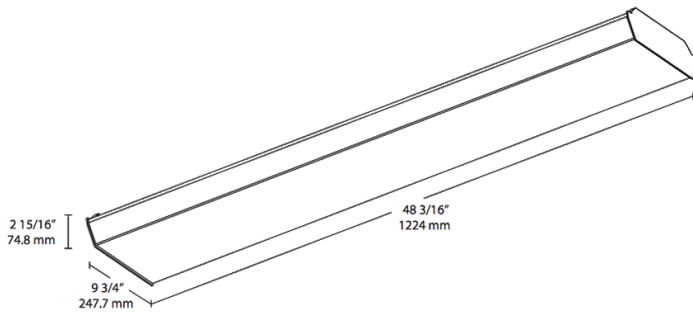

Dimensions

Features

- Energy-efficient, maintenance-free LED wrap fixture
- Multiple mounting options: surface, pendant or chain
- High-reflectance white finish for optimal output
- Diffusion wrap-around lens for smooth light distribution
- 0-10V dimming, standard
- 100,000-Hour LED lifespan

Ordering Matrix

Family	Size	Wattage	Color Temp	Finish	Voltage/Driver	Options
GUS	4	50	N	W	/D10	
	2 = 2 ft 4 = 4 ft	18 = 18W (2 ft) 25 = 25W (2 ft) 36 = 36W (4 ft) 50 = 50W (4 ft)	Y = 3000K Warm YN = 3500K Warm Neutral N = 4000K Neutral Blank = 5000K Cool	W = White	/D10 = 120-277V, 0-10V Dimming	Blank = No Option /E2 = Battery Backup /LC = Lightcloud Controller /LC/E2 = Lightcloud Controller w/Battery Backup /LCB = Lightcloud Blue Enabled /LCB/E2 = Lightcloud Blue Enabled w/Battery Backup