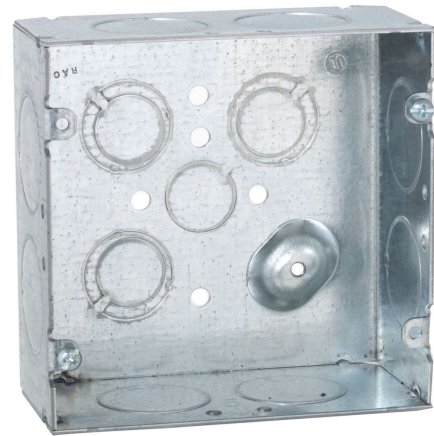

4-11/16 in. Square Box, Welded, 2-1/8 in. Deep with One 1/2 in., Eight 1 in., and Three TKO's, Raised Ground

By RACO
Catalog # 258

4-11/16 in. Square Box, Welded, 2-1/8 in. Deep with One 1/2 in., Eight 1 in., and Three TKO's, Raised

Features

- Combination screw heads provide for faster installation
- TKO knockouts allow for design and installation flexibility
- Square boxes are used where multiple conductor runs are split into two or more directions to bring power to a number of electrical devices
- With proper fitting can be used for conduit, NMSC, armored, metal clad, flex cable
- 42.0 cu. in. capacity
- UL listed

Dimensions

| | |
|----------------|------------|
| Cubic Capacity | 42.0 cu.in |
| Depth | 2.125 in |
| Size | 4-11/16 in |
| Actual Depth | 2.188 in |
| Raised Ground | Yes |
| Width | 4.688 in |
| Weight | 1.102 lb. |
| Height | 4.688 in |