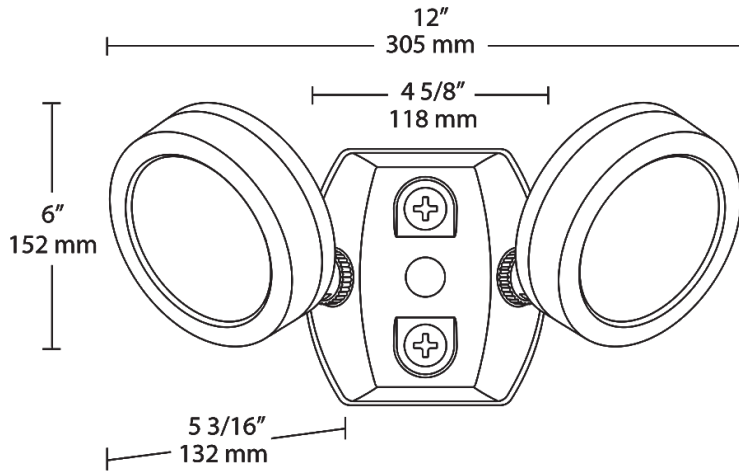

Technical Specifications (continued)

Power Factor:
99.1% at 120V

Dimensions

Features

- Equivalent to two 75W halogen BR30 wide floods
- 6H x 6V beam distribution delivers ample light
- Diffused lens for smooth, even light distribution
- Adjustable knuckle
- 60,000-Hour LED lifespan

Ordering Matrix

Family	Wattage	Color Temp	Finish
LES	2X13	N	

2X13 = 2 x 13W
Blank = 5000K Cool
N = 4000K Neutral
Y = 3000K Warm
Blank = Bronze
W = White
B = Black¹
VG = Verde Green¹

¹ Not available with sensor.