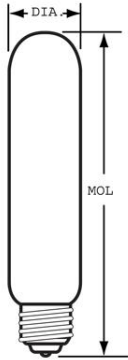

GE
Lighting

15892 - 40T10/F

GE T10 - Retail Display

GENERAL CHARACTERISTICS

Lamp Type	Incandescent - Tubular
Bulb	T10
Base	Medium Screw (E26)
Filament	C-8
Bulb Finish	Frost
Rated Life (NOM)	1000.0 h
Bulb Material	Soft glass
Life in Years (NOM)	0.9
Primary Application	Retail Display

PHOTOMETRIC CHARACTERISTICS

Initial Lumens (NOM)	415.0
Color Temperature (NOM)	2500.0 K
Nominal Initial Lumens per Watt (NOM)	10.375

ELECTRICAL CHARACTERISTICS

Wattage (NOM)	40.0
Voltage (NOM)	120.0
Estimated Energy Cost per Year (NOM)	4.82

DIMENSIONS

Maximum Overall Length (MOL) (NOM)	5.620 in(142.7 mm)
Bulb Diameter (DIA) (NOM)	1.250 in(31.8 mm)

PRODUCT INFORMATION

Product Code	15892
Description	40T10/F
Standard Package	Case
Standard Package GTIN	10043168158920
Standard Package Quantity	120
Sales Unit	Unit
No Of Items Per Sales Unit	1
No Of Items Per Standard Package	120
UPC	043168158923