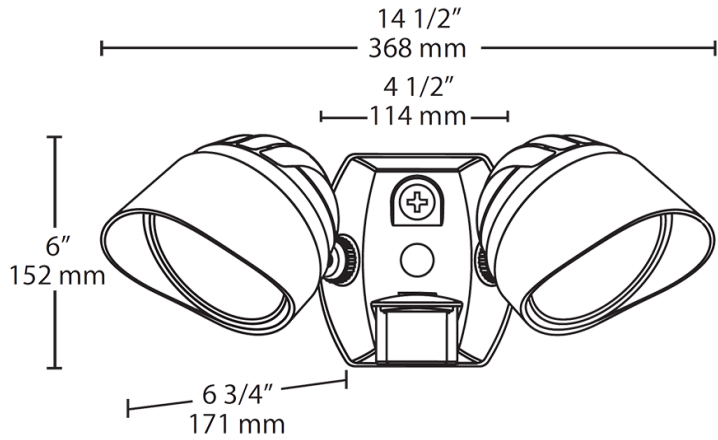

Green Technology:

Mercury and UV free. RoHS-compliant components.

Optical

NEMA Type:

NEMA Beam Spread 6H x 6V

Installation

Mounting:

Heavy-duty mounting arm with "O" ring seal and stainless steel screws

Dimensions

Features

- Two adjustable 12W LED floodlights
- Equivalent to 2x75W BR30/halogen/wide floods
- Microprismatic diffusion lens optimizes light output without glare
- 100,000-hour LED Lifespan

Ordering Matrix