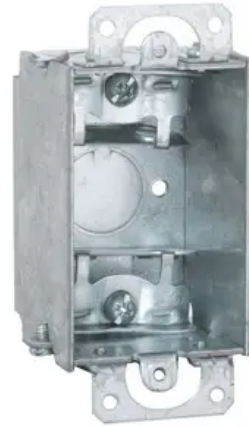

3 in. x 2 in. Switch Box, Gangable, 2 in. Deep, One 1/2 in. KO & AC/MC/Flex Clamps, Plaster Ears

By Raco
Catalog # 440

3 in. x 2 in. Switch Box, Gangable, 2 in. Deep, One 1/2 in. KO & AC/MC/Flex Clamps, Plaster Ears

Features

- 3 in. x 2 in., 2 in. deep
- Gangable switch boxes offer the option of constructing a box to hold two or more devices
- BX clamps provided for steel and alum armored cable, MCI cable, MCI-A cable, and flexible conduit
- Supplied with one 1/2 in. knockout
- Plaster ears allow a box to be used in "old work" applications
- 10 cu. in. capacity
- Acceptable for use in 2-hour fire rated walls

General

Bracket Type	No Bracket
Catalog Number	440
Color	Gray
EU RoHS Indicator	Contact Manufacturer
Ends Cable	4
Fire Resistance	Yes
Gangable	Yes
Knockouts	1/2 in
Material	Steel
Number of Gang(s)	1-Gang
Plaster Ears	Yes
Type	<ul style="list-style-type: none"> • Switch Box • Box
UPC	050169004401
Wiring System	Armored Cable/Metal Clad/MCI-A/Flex

Dimensions

Cubic Capacity	10.3 cu.in
Depth	2 in
Height	4.219 in
Weight	0.535 lb
Width	2 in

Electrical Ratings

Power Distribution Features	Fire Rated
-----------------------------	------------

Certifications And Compliance