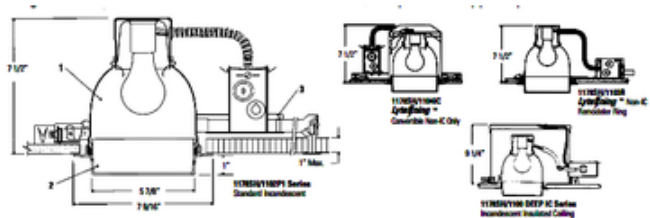

**Lytecaster 1178SH 6.75 Inch Drop Opalex Diffuser Wet Trim**

**Description:**

Lytecaster 1179SH 6.75 Inch Drop Opalex Diffuser Reflector Trim available with translucent White, break resistant polycarbonate Lexan diffuser and Perma White reflector with 88 percent reflectance. Plastic White trim flange. Diffuser installs and removes with twist-lock action, no tools required. One 120 volt, A-type medium base incandescent/halogen/LED lamp is required, but not included. Lamp type and wattage dependent on frame-in kit/trim combination. UL listed. Suitable for wet locations for covered ceilings only. A complete fixture includes a frame-in kit and a trim kit, sold separately.

**Technical Information**

Function: Wet Location  
 Aperture Shape: Round  
 Aperture Size: 0.000"

Product Number: <b>LTL 19206</b>			
Company:		Fixture Type:	Date: Aug 03, 2017
Project:		Approved By:	

#1224RS-1178S-00711--WHSB