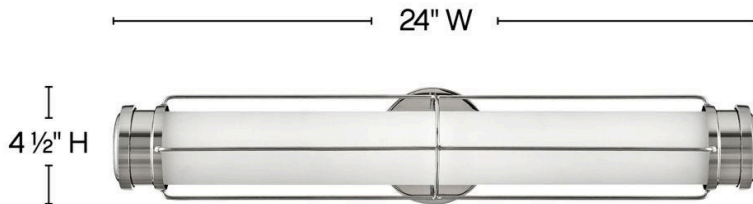

SAYLOR

54302PN

MEDIUM LED SCONCE

Saylor's classic look epitomizes nautical chic. Etched opal glass, striking cross bars, and bold end caps merge with LED technology without sacrificing timeless appeal. This transitional silhouette can be mounted horizontally or vertically with an Invisimount system. Offered in three finishes, Black, Heritage Brass and Polished Nickel, Saylor is sure to add a maritime flair to any space.

DETAILS	
FINISH:	Polished Nickel
MATERIAL:	Steel
GLASS:	Etched Opal

DIMENSIONS	
WIDTH:	24"
HEIGHT:	4.5"
WEIGHT:	1.8lb
BACK PLATE:	4.5" Dia.
EXTENSION:	5.3"
TOP TO OUTLET:	2.25"

LIGHT SOURCE	
LIGHT SOURCE:	Integrated LED
LED NAME:	E2G24W7WI
VOLTAGE:	120v
COLOR TEMP:	3000
LUMENS:	2100
CRI:	95
INCANDESCENT EQUIVALENCY:	2 x 75w
DIMMABLE:	Yes - CL Type Dimmer (SSL7A)

SHIPPING	
CARTON LENGTH:	26.8
CARTON WIDTH:	11.3
CARTON HEIGHT:	7.5
CARTON WEIGHT:	2.6

PRODUCT DETAILS:

- Mounting hardware is hidden on the backplate to ensure a clean silhouette
- Fixture can be mounted horizontally or vertically
- Fixture can be mounted horizontally.
- Suitable for use in damp locations as defined by NEC and CEC. Meets United States UL Underwriters Laboratories & CSA Canadian Standards Association Product Safety Standards
- Meets California Energy Commission 2013 & 2016 Title regulations/JA8
- LED components carry a 5-year limited warranty
- Merging the best of traditional and modern elements, with a sophisticated and streamlined look
- Gleaming luxe polished nickel finish