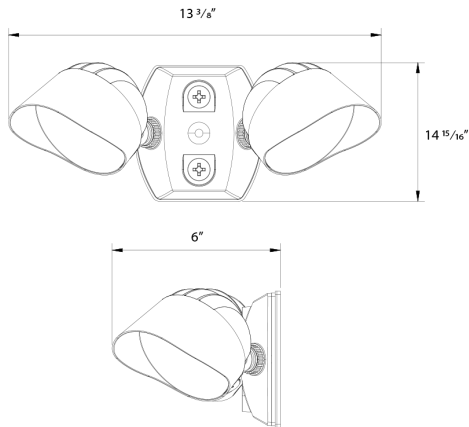

Technical Specifications (continued)

Other

5-Year Limited Warranty:

The RAB 5-year, limited warranty covers light output, driver performance and paint finish. RAB's warranty is subject to all terms and conditions found at rablighting.com/warranty.

Dimensions

Features

- 100,000-hour LED Life
- 120V
- 5-Year, limited warranty

Ordering Matrix

Family	Wattage	Color Temp	Finish	Driver
BULLET	2X12		A	
	12 = 12/9/6W 20 = 20/15/10W 2X12 = 24/18/12W 2X20 = 40/30/20W	Blank = 3000/4000/5000K CCT Adjustable	A = Bronze B = Black VG = Verde Green W = White	Blank = 120V, TRIAC Dimming