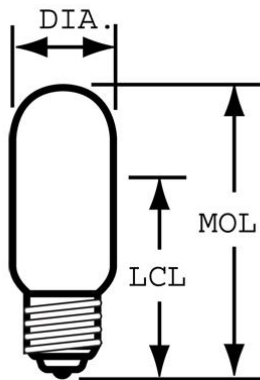

GE
Lighting

14791 - GE appliance 25 watt T7 1-pack

25T7N

- ☞ 120 volts
- ☞ Lasts 1000 hours
- ☞ T7 shape with intermediate base for use in appliances
- ☞ Whether you're cooking it or keeping it fresh GE appliance lights lets you see it. They're specially designed to withstand high or low temperatures and feature a rugged filament that resists vibration, perfect for microwaves, refrigerators and ovens

Product Photo

GENERAL CHARACTERISTICS

Base Description	Intermediate Screw
Base Type	Screw-In
Bulb Finishes and Colors	Clear
Filament	C-7A
Rated Life Hours-nominal	1000 h
Primary Application	Standard <General Purpose> Standard <Decorative>

Bulb Material	Soft glass
Product Technology	Incandescent
Base	E17
Bulb Shape	T7

PHOTOMETRIC CHARACTERISTICS

Nominal Initial Lumen per Watt	8
Initial Lumens-nominal	195 lm

PRODUCT INFORMATION

Product Code	14791
Description	25T7N
Alternative Unit Of Measure	CASE
Standard Package Quantity	
Ean UPC	043168904667
Standard Package GTIN	00043168147910
No Of Items Per Sales Unit	
No Of Items Per Standard Package	
Sales Unit	Case
UCC	043168147910

DIMENSIONS

Diameter	0.87 in
----------	---------

ELECTRICAL CHARACTERISTICS

Wattage	25 W
Input Voltage [nom]	120 V