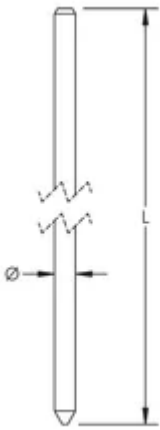

COPPER-BONDED GROUND ROD, POINTED, 5/8" DIA, 10', 10 MIL PLATING, 8.5 LB

CATALOG NUMBER

615800

CERTIFICATIONS

FEATURES

99.9% pure electrolytic copper coating

Rods have a high carbon steel core and tip that provide superior strength when driving

Copper coating will not crack when bent or tear when driven

Minimum copper coating of 10 mils on rods listed to UL® 467

nVent ERICO name, length, diameter and part number is roll-stamped within 12" (304,8 mm) of chamfered end

Tensile Strength: 80000 lbf/in² min

Ground Rod Diameter, Nominal: 5/8"

Ground Rod Diameter, Actual: 0.56"

Length: 10'

Plating Thickness: 10

Unit Weight: 8.5 lb

UPC Label: No

Complies With: IEC® EN 62561-2; ANSI®/NEMA® GR1

ADDITIONAL PRODUCT DETAILS

For rods to be listed to UL® 467, they must be at least 8' (2.44 m) in length.

IEC® EN 62561-2 supercedes EN 50164-2.

Additional lengths available.

DIAGRAMS

WARNING

nVent products shall be installed and used only as indicated in nVent's product instruction sheets and training materials. Instruction sheets are available at www.nvent.com and from your nVent customer service representative. Improper installation, misuse, misapplication or other failure to completely follow nVent's instructions and warnings may cause product malfunction, property damage, serious bodily injury and death and/or void your warranty.