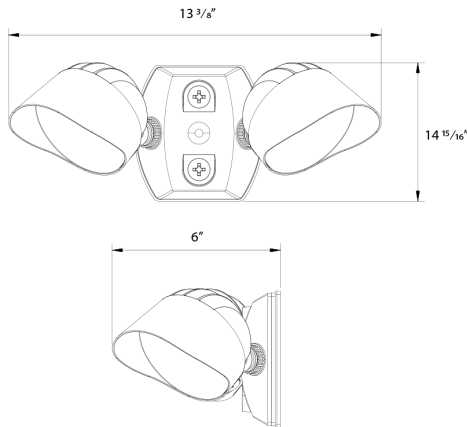

Dimensions

Features

- 100,000-hour LED Life
- 120V
- 5-Year, limited warranty

Ordering Matrix

Family	Wattage	Color Temp	Finish	Driver
BULLET	2X12		W	
	12 = 12/9/6W 20 = 20/15/10W 2X12 = 24/18/12W 2X20 = 40/30/20W	Blank = 3000/4000/5000K CCT Adjustable	A = Bronze B = Black VG = Verde Green W = White	Blank = 120V, TRIAC Dimming