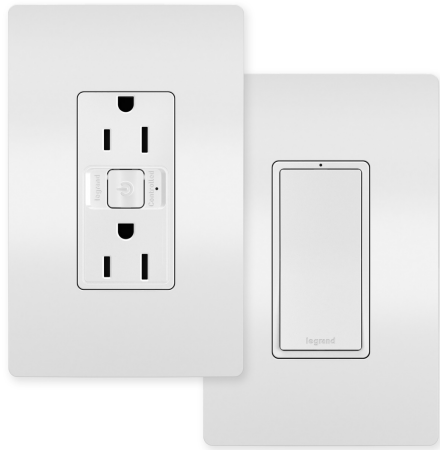

radiant Collection  
radiant® Easy Switched Outlet Kit, White  
Part No. WNREZK15WH

This kit uses a wireless switch to easily add on-wall control of an outlet, then simply flip the switch to control a plugged-in lamp or small appliance. To start, replace an existing outlet with the kit's radiant® 15A Outlet (wired). Then use the included battery-powered radiant® Wireless Switch to add on-wall control wherever it is desired. The Wireless Switch mounts to any wall or surface – without cutting, wiring or tools – using the provided adhesive. The devices come pre-paired, letting you add switch control in seconds. Want app control? These devices are equipped for enhanced functionality. Simply add a Smart Gateway with Netatmo and use the Legrand Home + Away app to control your lights from anywhere (and much more). For more information visit [www.legrand.us/addappcontrol](http://www.legrand.us/addappcontrol). Made exclusively for use with screwless Wall Plates from the radiant® Collection, sold separately.

Switch (Wireless) Installation: Mounts to any wall for long-lasting, battery-powered control.

One outlet is switch controlled, the other is always on.

Add a Smart Gateway with Netatmo to control lights via app, connect to other smart products and more.

### General Info

Product Line	Pass & Seymour	Color	White
Finish	Matte	UPC Number	785007442694
Country Of Origin	China	Number of Switches	1
Works With	Netatmo	Application Sector	Commercial, Residential
Standard	RoHS, FCC, cULus	Warranty Type	1-Year
Type	Duplex, Tamper-Resistant		