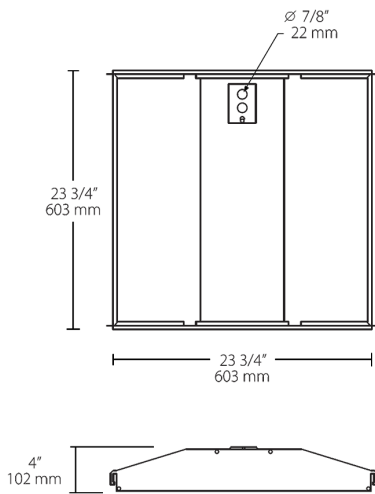

Technical Specifications (continued)

Other

Warranty:

RAB warrants that our LED products will be free from defects in materials and workmanship for a period of five (5) years from the date of delivery to the end user, including coverage of light output, color stability, driver performance and fixture finish. RAB's warranty is subject to all terms and conditions found at rablighting.com/warranty.

Patents:

This design is protected by patents pending in US, Canada, China, Taiwan and Mexico

Buy American Act Compliance:

RAB values USA manufacturing! Upon request, RAB may be able to manufacture this product to be compliant with the Buy American Act (BAA). Please contact customer service to request a quote for the product to be made BAA compliant.

Dimensions

Features

- Ultra-efficient performance with DLC Premium listing
- Optional surface mount and drywall frame kits available
- Optional programmable occupancy sensor for multi-level lighting control
- 0-10V dimming, standard on all models
- 100,000-hour LED lifespan 5-Year, No-Compromise Warranty

Ordering Matrix

Family	Size	Wattage	Color Temp	Driver	Options	Chicago Plenum
SWISH	2X2 2X2 = 2' x 2' 2X4 = 2' x 4'	- 19 = 19W (2x2) 29 = 29W (2x2) 39 = 39W (2x4) 49 = 49W (2x4)	N Y = 3000K Warm YN = 3500K Warm Neutral N = 4000K Neutral Blank = 5000K Cool	/D10 /D10 = 0-10V Dimming	Blank = No Option /E2 = Battery Backup /LC = Lightcloud Controller /LC/E2 = Lightcloud Controller w/Battery Backup /MVS = Microwave Occupancy Sensor /MVS/E2 = Microwave Occupancy Sensor w/Battery Backup	Blank = Standard /CP = Chicago Plenum