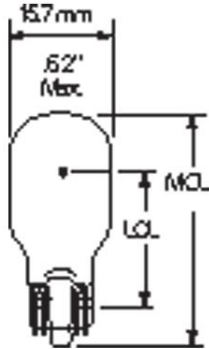

GE  
Lighting

**17837 - 918**

GE T5 - Low Voltage; Landscape Lighting

**GENERAL CHARACTERISTICS**

Lamp Type	Miniature - T & TL Shape
Bulb	T5
Base	Wedge (W2.1x9.5d)
Filament	C-2R
Rated Life (NOM)	500.0 h
Atmosphere	Gas-filled
Primary Application	Low Voltage;Pathway, Garden & Deck;Landscape Lighting

**PHOTOMETRIC CHARACTERISTICS**

Initial Lumens (NOM)	82.0
Nominal Initial Lumens per Watt (NOM)	11.71429
Mean Spherical Candlepower (MSCP) (NOM)	6.5

**ELECTRICAL CHARACTERISTICS**

Wattage (NOM)	7.0
Voltage (NOM)	12.8

**DIMENSIONS**

Maximum Overall Length (MOL) (NOM)	1.490 in(37.8 mm)
Bulb Diameter (DIA) (NOM)	0.625 in(15.9 mm)
Light Center Length (LCL) (NOM)	0.810 in(20.6 mm)

**PRODUCT INFORMATION**

Product Code	17837
Description	918
ANSI Code	918
Standard Package	Case
Standard Package GTIN	20043168178376
Standard Package Quantity	50
Sales Unit	Unit
No Of Items Per Sales Unit	1
No Of Items Per Standard Package	50
UPC	043168178372