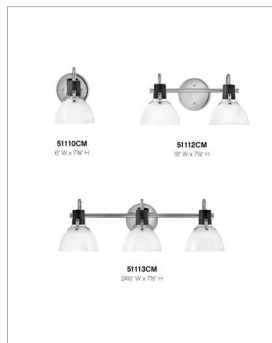

ARGO

5110CM

SINGLE LIGHT VANITY

Argo is brilliantly basic in design but has all the right details to make it shine. The smooth lines of its dome have a vintage, industrial feel but modern updates, make Argo contemporary. Heavy straps and decorative screws secure the dome to the cap in this clean and stylish profile.

DETAILS	
FINISH:	Chrome
MATERIAL:	Steel
GLASS:	Cased Opal

DIMENSIONS	
WIDTH:	6"
HEIGHT:	7.8"
WEIGHT:	1.4lb
BACK PLATE:	5" Dia.
EXTENSION:	7.3"
TOP TO OUTLET:	3.5"

LIGHT SOURCE	
LIGHT SOURCE:	LED Lamp
WATTAGE:	1-12w Med. LED, 100W Equiv.
VOLTAGE:	120v

SHIPPING	
CARTON LENGTH:	8.3
CARTON WIDTH:	8.3
CARTON HEIGHT:	10.2
CARTON WEIGHT:	2

PRODUCT DETAILS:

- Fixture can be mounted either up or down
- Suitable for use in damp locations as defined by NEC and CEC. Meets United States UL Underwriters Laboratories & CSA Canadian Standards Association Product Safety Standards
- Merging the best of traditional and modern elements, with a sophisticated and streamlined look
- Sparkling chrome with reflective finish

HINKLEY

HINKLEY
33000 Pin Oak Parkway
Avon Lake, OH 44012

PHONE: (440) 653-5500
Toll Free: 1 (800) 446-5539

hinkley.com